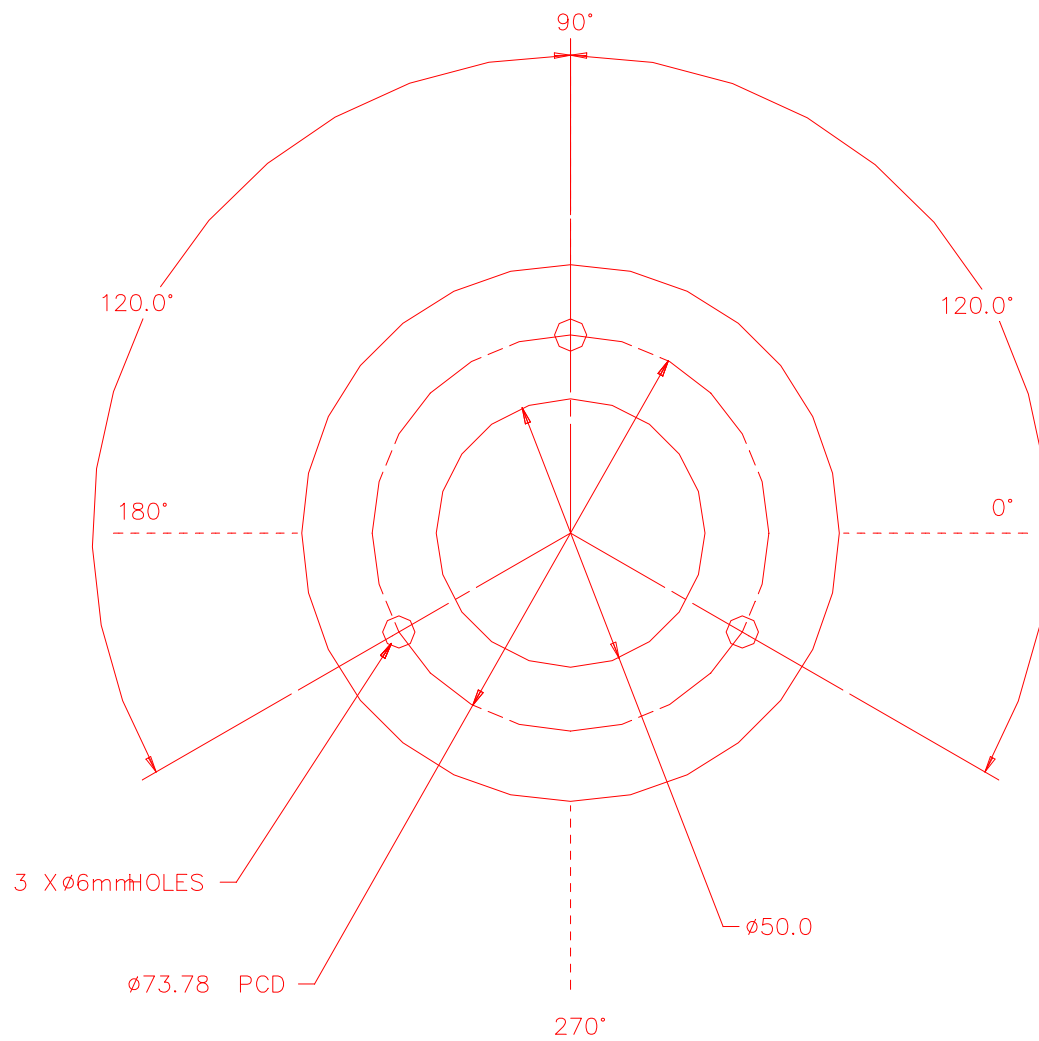

Global Maintenance Technologies Ltd
VP-50-6.0 - 2 inch Back Plate

VIEW FROM FRONT OR REAR OF WINDOW (FRONT or REAR)